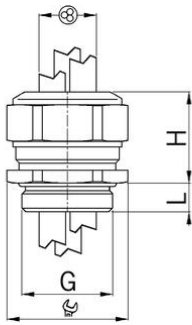

## Cable glands Progress® nickel-plated brass for installation of multiple cables

**Long entry thread Pg**

- One-piece sealing insert
- not overall length insulated

<b>Order number:</b>	<b>1311.13.4.050</b>
EAN:	7611614138817
Material	Nickel-plated brass
Seal	TPE
O-ring	NBR
Operation temperature	-40°C / +100°C
Protection class	IP 68
Entry thread	Pg 13
Clamping range without insert min.	3.5 mm
Clamping range without insert max.	5.0 mm
Number of cables	4
Wrench size	24 mm
Dimension H	23 mm
Thread length L	10 mm
Dispatch	50

Further versions and entry threads are available upon request.

Available with sealing inserts conformity with EN 45545 / NFPA 130. When placing an inquiry, prefix the article number by the capital F.