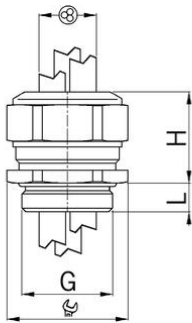

## Cable glands Progress® nickel-plated brass for installation of multiple cables

**Long entry thread Pg**

- One-piece sealing insert
- not overall length insulated

<b>Order number:</b>	<b>1311.13.4.060</b>
EAN:	7611614138831
Material	Nickel-plated brass
Seal	TPE
O-ring	NBR
Operation temperature	-40°C / +100°C
Protection class	IP 68
Entry thread	Pg 13
Clamping range without insert min.	4.5 mm
Clamping range without insert max.	6.0 mm
Number of cables	4
Wrench size	24 mm
Dimension H	23 mm
Thread length L	10 mm
Dispatch	50

Further versions and entry threads are available upon request.  
Available with sealing inserts conformity with EN 45545 / NFPA 130. When placing an inquiry, prefix the article number by the capital F.