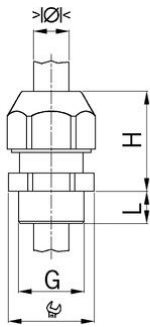

Synthetic cable glands Syntec® with lamellar technology

Long entry thread metric

Type approval: SYNTEC

- Light grey RAL 7035
- One-piece sealing ring

Order number:	1555.25.1.17
E-No:	121762718
EAN:	7611614230689
Material	Polyamide PA 6
Properties	halogen-free, black UV resistant (tested according to EN ISO 4892-2)
Sealing ring	TPE or CR (Neoprene)
Operation temperature	-30°C / +100°C
Strain relief	Version A acc. to EN 62444
Protection class	IP 68
NEMA Type rating	4X
Entry thread	M25x1.5
Clamping range min.	10.0 mm
Clamping range max.	17.0 mm
Wrench size	29 mm
Dimension H	38 mm
Thread length L	15 mm
UL - clamping range	12.8-17.0 mm
Dispatch	25