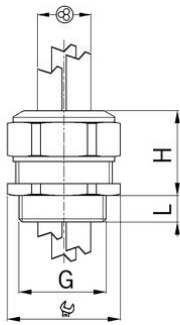

Synthetic cable glands Progress® GFK for installation of multiple cables

Entry thread Pg

- Light grey RAL 7035
- One-piece sealing insert

Order number:	1571.09.2.030
EAN:	7611614147604
Material	Polyamide glass fiber reinforced
Properties	halogen-free
Seal	TPE
Operation temperature	-20°C / +100°C
Protection class	IP 68
Entry thread	Pg 9
Clamping range without insert min.	2.0 mm
Clamping range without insert max.	3.0 mm
Number of cables	2
Wrench size	21 mm
Dimension H	26 mm
Thread length L	12 mm
Dispatch	50

Additional versions and colours are available upon request: e.g. dark grey RAL 7001, black RAL 9005, larger entry threads