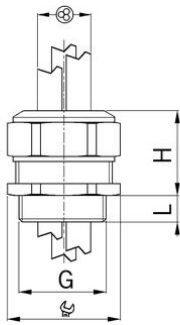

Synthetic cable glands Progress® GFK for installation of multiple cables

Entry thread Pg

- Light grey RAL 7035
- One-piece sealing insert

Order number:	1571.09.2.040
EAN:	7611614147611
Material	Polyamide glass fiber reinforced
Properties	halogen-free
Seal	TPE
Operation temperature	-20°C / +100°C
Protection class	IP 68
Entry thread	Pg 9
Clamping range without insert min.	2.5 mm
Clamping range without insert max.	4.0 mm
Number of cables	2
Wrench size	21 mm
Dimension H	26 mm
Thread length L	12 mm
Dispatch	50

Additional versions and colours are available upon request: e.g. dark grey RAL 7001, black RAL 9005, larger entry threads