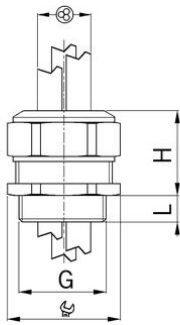

Synthetic cable glands Progress® GFK for installation of multiple cables

Entry thread Pg

- Light grey RAL 7035
- One-piece sealing insert

Order number:	1571.11.2.050
EAN:	7611614147635
Material	Polyamide glass fiber reinforced
Properties	halogen-free
Seal	TPE
Operation temperature	-20°C / +100°C
Protection class	IP 68
Entry thread	Pg 11
Clamping range without insert min.	3.5 mm
Clamping range without insert max.	5.0 mm
Number of cables	2
Wrench size	24 mm
Dimension H	28 mm
Thread length L	12 mm
Dispatch	50

Additional versions and colours are available upon request: e.g. dark grey RAL 7001, black RAL 9005, larger entry threads