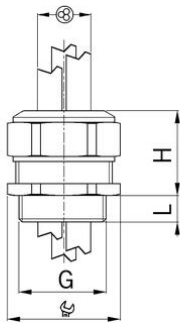

Synthetic cable glands Progress® GFK for installation of multiple cables

Entry thread Pg

- Light grey RAL 7035
- One-piece sealing insert

Order number:	1571.11.2.060
EAN:	7611614147642
Material	Polyamide glass fiber reinforced
Properties	halogen-free
Seal	TPE
Operation temperature	-20°C / +100°C
Protection class	IP 68
Entry thread	Pg 11
Clamping range without insert min.	4.5 mm
Clamping range without insert max.	6.0 mm
Number of cables	2
Wrench size	24 mm
Dimension H	28 mm
Thread length L	12 mm
Dispatch	50

Additional versions and colours are available upon request: e.g. dark grey RAL 7001, black RAL 9005, larger entry threads