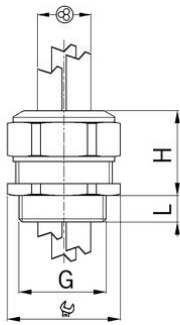

Synthetic cable glands Progress® GFK for installation of multiple cables

Entry thread Pg

- Light grey RAL 7035
- One-piece sealing insert

Order number:	1571.11.3.050
EAN:	7611614147659
Material	Polyamide glass fiber reinforced
Properties	halogen-free
Seal	TPE
Operation temperature	-20°C / +100°C
Protection class	IP 68
Entry thread	Pg 11
Clamping range without insert min.	3.5 mm
Clamping range without insert max.	5.0 mm
Number of cables	3
Wrench size	24 mm
Dimension H	28 mm
Thread length L	12 mm
Dispatch	50

Additional versions and colours are available upon request: e.g. dark grey RAL 7001, black RAL 9005, larger entry threads