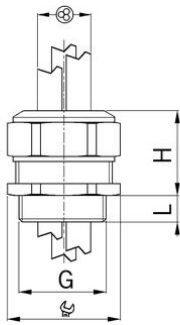

Synthetic cable glands Progress® GFK for installation of multiple cables

Entry thread Pg

- Light grey RAL 7035
- One-piece sealing insert

Order number:	1571.13.2.050
EAN:	7611614147666
Material	Polyamide glass fiber reinforced
Properties	halogen-free
Seal	TPE
Operation temperature	-20°C / +100°C
Protection class	IP 68
Entry thread	Pg 13
Clamping range without insert min.	3.5 mm
Clamping range without insert max.	5.0 mm
Number of cables	2
Wrench size	27 mm
Dimension H	28 mm
Thread length L	13 mm
Dispatch	50

Additional versions and colours are available upon request: e.g. dark grey RAL 7001, black RAL 9005, larger entry threads