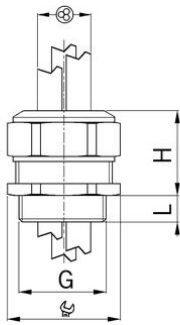

Synthetic cable glands Progress® GFK for installation of multiple cables

Entry thread Pg

- Light grey RAL 7035
- One-piece sealing insert

Order number:	1571.13.2.060
EAN:	7611614147673
Material	Polyamide glass fiber reinforced
Properties	halogen-free
Seal	TPE
Operation temperature	-20°C / +100°C
Protection class	IP 68
Entry thread	Pg 13
Clamping range without insert min.	4.5 mm
Clamping range without insert max.	6.0 mm
Number of cables	2
Wrench size	27 mm
Dimension H	28 mm
Thread length L	13 mm
Dispatch	50

Additional versions and colours are available upon request: e.g. dark grey RAL 7001, black RAL 9005, larger entry threads