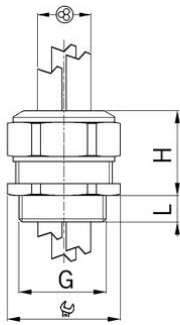

### Entry thread Pg

- Light grey RAL 7035
- One-piece sealing insert

<b>Order number:</b>	<b>1571.13.2.075</b>
EAN:	7611614147680
Material	Polyamide glass fiber reinforced
Properties	halogen-free
Seal	TPE
Operation temperature	-20°C / +100°C
Protection class	IP 68
Entry thread	Pg 13
Clamping range without insert min.	5.5 mm
Clamping range without insert max.	7.5 mm
Number of cables	2
Wrench size	27 mm
Dimension H	28 mm
Thread length L	13 mm
Dispatch	50