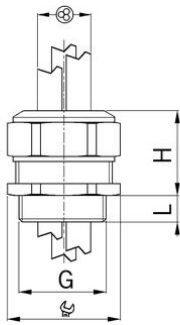

Synthetic cable glands Progress® GFK for installation of multiple cables

Entry thread Pg

- Light grey RAL 7035
- One-piece sealing insert

Order number:	1571.13.3.050
EAN:	7611614147697
Material	Polyamide glass fiber reinforced
Properties	halogen-free
Seal	TPE
Operation temperature	-20°C / +100°C
Protection class	IP 68
Entry thread	Pg 13
Clamping range without insert min.	3.5 mm
Clamping range without insert max.	5.0 mm
Number of cables	3
Wrench size	27 mm
Dimension H	28 mm
Thread length L	13 mm
Dispatch	50

Additional versions and colours are available upon request: e.g. dark grey RAL 7001, black RAL 9005, larger entry threads