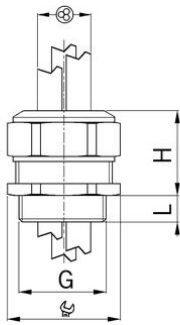

### Entry thread Pg

- Light grey RAL 7035
- One-piece sealing insert

<b>Order number:</b>	<b>1571.13.3.060</b>
EAN:	7611614147703
Material	Polyamide glass fiber reinforced
Properties	halogen-free
Seal	TPE
Operation temperature	-20°C / +100°C
Protection class	IP 68
Entry thread	Pg 13
Clamping range without insert min.	4.5 mm
Clamping range without insert max.	6.0 mm
Number of cables	3
Wrench size	27 mm
Dimension H	28 mm
Thread length L	13 mm
Dispatch	50