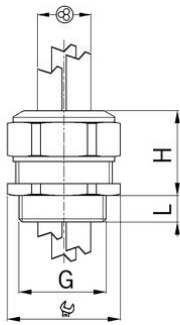

### Entry thread Pg

- Light grey RAL 7035
- One-piece sealing insert

<b>Order number:</b>	<b>1571.13.3.065</b>
EAN:	7611614147710
Material	Polyamide glass fiber reinforced
Properties	halogen-free
Seal	TPE
Operation temperature	-20°C / +100°C
Protection class	IP 68
Entry thread	Pg 13
Clamping range without insert min.	5.2 mm
Clamping range without insert max.	6.5 mm
Number of cables	3
Wrench size	27 mm
Dimension H	28 mm
Thread length L	13 mm
Dispatch	50