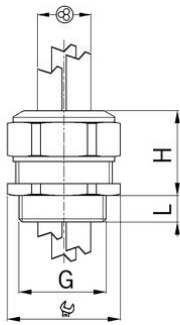

Synthetic cable glands Progress® GFK for installation of multiple cables

Entry thread Pg

- Light grey RAL 7035
- One-piece sealing insert

Order number:	1571.13.4.050
EAN:	7611614147727
Material	Polyamide glass fiber reinforced
Properties	halogen-free
Seal	TPE
Operation temperature	-20°C / +100°C
Protection class	IP 68
Entry thread	Pg 13
Clamping range without insert min.	3.5 mm
Clamping range without insert max.	5.0 mm
Number of cables	4
Wrench size	27 mm
Dimension H	28 mm
Thread length L	13 mm
Dispatch	50

Additional versions and colours are available upon request: e.g. dark grey RAL 7001, black RAL 9005, larger entry threads