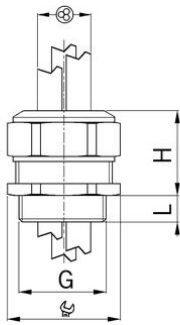

Synthetic cable glands Progress® GFK for installation of multiple cables

Entry thread Pg

- Light grey RAL 7035
- One-piece sealing insert

Order number:	1571.13.4.060
EAN:	7611614147734
Material	Polyamide glass fiber reinforced
Properties	halogen-free
Seal	TPE
Operation temperature	-20°C / +100°C
Protection class	IP 68
Entry thread	Pg 13
Clamping range without insert min.	4.5 mm
Clamping range without insert max.	6.0 mm
Number of cables	4
Wrench size	27 mm
Dimension H	28 mm
Thread length L	13 mm
Dispatch	50

Additional versions and colours are available upon request: e.g. dark grey RAL 7001, black RAL 9005, larger entry threads