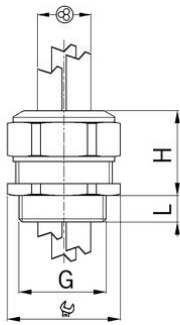

Synthetic cable glands Progress® GFK for installation of multiple cables

Entry thread Pg

- Light grey RAL 7035
- One-piece sealing insert

Order number:	1571.16.3.050
EAN:	7611614147772
Material	Polyamide glass fiber reinforced
Properties	halogen-free
Seal	TPE
Operation temperature	-20°C / +100°C
Protection class	IP 68
Entry thread	Pg 16
Clamping range without insert min.	3.5 mm
Clamping range without insert max.	5.0 mm
Number of cables	3
Wrench size	27 mm
Dimension H	28 mm
Thread length L	13 mm
Dispatch	50

Additional versions and colours are available upon request: e.g. dark grey RAL 7001, black RAL 9005, larger entry threads