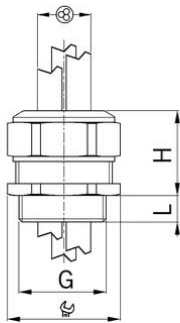

Synthetic cable glands Progress® GFK for installation of multiple cables

Entry thread Pg

- Light grey RAL 7035
- One-piece sealing insert

Order number:	1571.16.3.060
EAN:	7611614147789
Material	Polyamide glass fiber reinforced
Properties	halogen-free
Seal	TPE
Operation temperature	-20°C / +100°C
Protection class	IP 68
Entry thread	Pg 16
Clamping range without insert min.	4.5 mm
Clamping range without insert max.	6.0 mm
Number of cables	3
Wrench size	27 mm
Dimension H	28 mm
Thread length L	13 mm
Dispatch	50

Additional versions and colours are available upon request: e.g. dark grey RAL 7001, black RAL 9005, larger entry threads