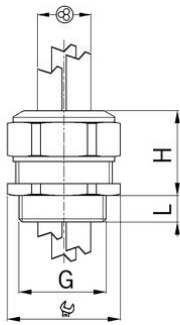

Synthetic cable glands Progress® GFK for installation of multiple cables

Entry thread Pg

- Light grey RAL 7035
- One-piece sealing insert

Order number:	1571.16.4.050
EAN:	7611614147796
Material	Polyamide glass fiber reinforced
Properties	halogen-free
Seal	TPE
Operation temperature	-20°C / +100°C
Protection class	IP 68
Entry thread	Pg 16
Clamping range without insert min.	3.5 mm
Clamping range without insert max.	5.0 mm
Number of cables	4
Wrench size	27 mm
Dimension H	28 mm
Thread length L	13 mm
Dispatch	50

Additional versions and colours are available upon request: e.g. dark grey RAL 7001, black RAL 9005, larger entry threads