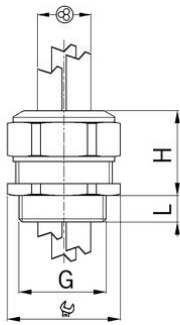

Synthetic cable glands Progress® GFK for installation of multiple cables

Entry thread Pg

- Light grey RAL 7035
- One-piece sealing insert

Order number:	1571.16.4.060
EAN:	7611614147802
Material	Polyamide glass fiber reinforced
Properties	halogen-free
Seal	TPE
Operation temperature	-20°C / +100°C
Protection class	IP 68
Entry thread	Pg 16
Clamping range without insert min.	4.5 mm
Clamping range without insert max.	6.0 mm
Number of cables	4
Wrench size	27 mm
Dimension H	28 mm
Thread length L	13 mm
Dispatch	50

Additional versions and colours are available upon request: e.g. dark grey RAL 7001, black RAL 9005, larger entry threads