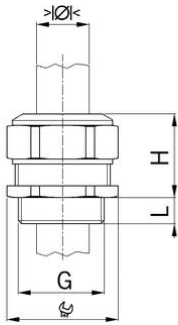

### Entry thread Pg

- Light grey RAL 7035
- Two-piece sealing insert

<b>Order number:</b>	<b>1571.21</b>
EAN:	7611614138398
Material	Polyamide glass fiber reinforced
Properties	halogen-free
Seal	TPE
Operation temperature	-20°C / +100°C
Protection class	IP 68
Entry thread	Pg 21
Clamping range with insert min.	12.5 mm
Clamping range with insert max.	16.0 mm
Clamping range without insert min.	16.0 mm
Clamping range without insert max.	20.5 mm
Wrench size	34 mm
Dimension H	33 mm
Thread length L	13 mm
Dispatch	25