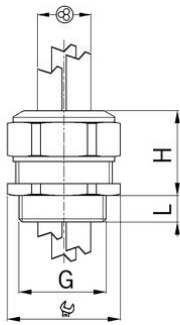

Synthetic cable glands Progress® GFK for installation of multiple cables

Entry thread Pg

- Light grey RAL 7035
- One-piece sealing insert

Order number:	1571.21.2.070
EAN:	7611614147819
Material	Polyamide glass fiber reinforced
Properties	halogen-free
Seal	TPE
Operation temperature	-20°C / +100°C
Protection class	IP 68
Entry thread	Pg 21
Clamping range without insert min.	5.0 mm
Clamping range without insert max.	7.0 mm
Number of cables	2
Wrench size	34 mm
Dimension H	33 mm
Thread length L	13 mm
Dispatch	25

Additional versions and colours are available upon request: e.g. dark grey RAL 7001, black RAL 9005, larger entry threads