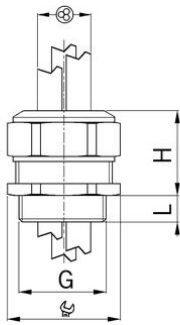

### Entry thread Pg

- Light grey RAL 7035
- One-piece sealing insert

<b>Order number:</b>	<b>1571.21.2.090</b>
EAN:	7611614147826
Material	Polyamide glass fiber reinforced
Properties	halogen-free
Seal	TPE
Operation temperature	-20°C / +100°C
Protection class	IP 68
Entry thread	Pg 21
Clamping range without insert min.	6.7 mm
Clamping range without insert max.	9.0 mm
Number of cables	2
Wrench size	34 mm
Dimension H	33 mm
Thread length L	13 mm
Dispatch	25