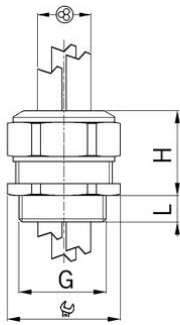

Synthetic cable glands Progress® GFK for installation of multiple cables

Entry thread Pg

- Light grey RAL 7035
- One-piece sealing insert

Order number:	1571.21.2.100
EAN:	7611614147833
Material	Polyamide glass fiber reinforced
Properties	halogen-free
Seal	TPE
Operation temperature	-20°C / +100°C
Protection class	IP 68
Entry thread	Pg 21
Clamping range without insert min.	7.7 mm
Clamping range without insert max.	10.0 mm
Number of cables	2
Wrench size	34 mm
Dimension H	33 mm
Thread length L	13 mm
Dispatch	25

Additional versions and colours are available upon request: e.g. dark grey RAL 7001, black RAL 9005, larger entry threads