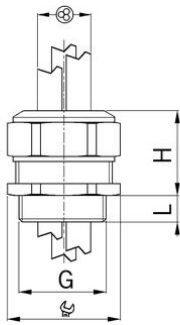

Synthetic cable glands Progress® GFK for installation of multiple cables

Entry thread Pg

- Light grey RAL 7035
- One-piece sealing insert

Order number:	1571.21.3.070
EAN:	7611614147840
Material	Polyamide glass fiber reinforced
Properties	halogen-free
Seal	TPE
Operation temperature	-20°C / +100°C
Protection class	IP 68
Entry thread	Pg 21
Clamping range without insert min.	5.5 mm
Clamping range without insert max.	7.0 mm
Number of cables	3
Wrench size	34 mm
Dimension H	33 mm
Thread length L	13 mm
Dispatch	25

Additional versions and colours are available upon request: e.g. dark grey RAL 7001, black RAL 9005, larger entry threads