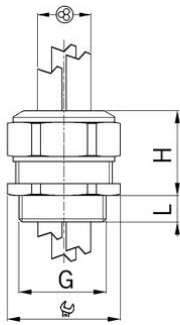

Synthetic cable glands Progress® GFK for installation of multiple cables

Entry thread Pg

- Light grey RAL 7035
- One-piece sealing insert

| | |
|------------------------------------|----------------------------------|
| Order number: | 1571.21.3.090 |
| EAN: | 7611614147857 |
| Material | Polyamide glass fiber reinforced |
| Properties | halogen-free |
| Seal | TPE |
| Operation temperature | -20°C / +100°C |
| Protection class | IP 68 |
| Entry thread | Pg 21 |
| Clamping range without insert min. | 6.8 mm |
| Clamping range without insert max. | 9.0 mm |
| Number of cables | 3 |
| Wrench size | 34 mm |
| Dimension H | 33 mm |
| Thread length L | 13 mm |
| Dispatch | 25 |

Additional versions and colours are available upon request: e.g. dark grey RAL 7001, black RAL 9005, larger entry threads