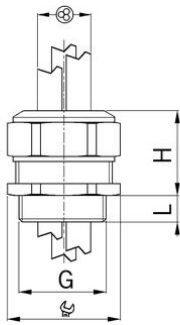

### Entry thread Pg

- Light grey RAL 7035
- One-piece sealing insert

<b>Order number:</b>	<b>1571.21.6.060</b>
EAN:	7611614147871
Material	Polyamide glass fiber reinforced
Properties	halogen-free
Seal	TPE
Operation temperature	-20°C / +100°C
Protection class	IP 68
Entry thread	Pg 21
Clamping range without insert min.	4.8 mm
Clamping range without insert max.	6.0 mm
Number of cables	6
Wrench size	34 mm
Dimension H	33 mm
Thread length L	13 mm
Dispatch	25