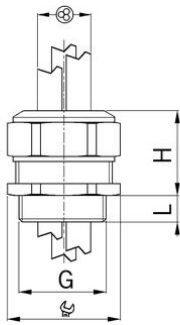

Synthetic cable glands Progress® GFK for installation of multiple cables

Entry thread Pg

- Light grey RAL 7035
- One-piece sealing insert

Order number:	1571.29.3.090
EAN:	7611614147888
Material	Polyamide glass fiber reinforced
Properties	halogen-free
Seal	TPE
Operation temperature	-20°C / +100°C
Protection class	IP 68
Entry thread	Pg 29
Clamping range without insert min.	7.5 mm
Clamping range without insert max.	9.0 mm
Number of cables	3
Wrench size	41 mm
Dimension H	36 mm
Thread length L	13 mm
Dispatch	25

Additional versions and colours are available upon request: e.g. dark grey RAL 7001, black RAL 9005, larger entry threads