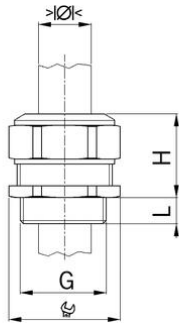

### Entry thread Pg

- Light grey RAL 7035
- Two-piece sealing insert

<b>Order number:</b>	<b>1571.42</b>
EAN:	7611614138459
Material	Polyamide glass fiber reinforced
Properties	halogen-free
Seal	TPE
Operation temperature	-20°C / +100°C
Protection class	IP 68
Entry thread	Pg 42
Clamping range with insert min.	33.0 mm
Clamping range with insert max.	37.0 mm
Clamping range without insert min.	37.0 mm
Clamping range without insert max.	42.0 mm
Wrench size	60 mm
Dimension H	42 mm
Thread length L	16 mm
Dispatch	10