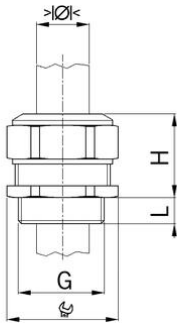

Synthetic cable glands Progress® GFK

Entry thread Pg

- Light grey RAL 7035
- One-piece sealing insert

Order number:	1571.42.370
EAN:	7611614138206
Material	Polyamide glass fiber reinforced
Properties	halogen-free
Seal	TPE
Operation temperature	-20°C / +100°C
Protection class	IP 68
Entry thread	Pg 42
Clamping range without insert min.	33.0 mm
Clamping range without insert max.	37.0 mm
Wrench size	60 mm
Dimension H	42 mm
Thread length L	16 mm
Dispatch	10