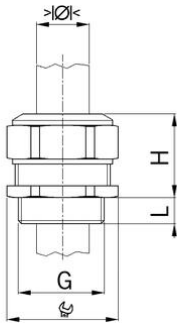

Synthetic cable glands Progress® GFK

Entry thread Pg

- Light grey RAL 7035
- One-piece sealing insert

Order number:	1571.42.420
EAN:	7611614138220
Material	Polyamide glass fiber reinforced
Properties	halogen-free
Seal	TPE
Operation temperature	-20°C / +100°C
Protection class	IP 68
Entry thread	Pg 42
Clamping range without insert min.	37.0 mm
Clamping range without insert max.	42.0 mm
Wrench size	60 mm
Dimension H	42 mm
Thread length L	16 mm
Dispatch	10