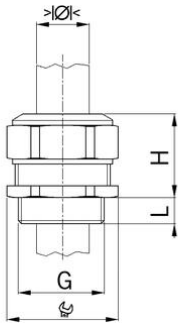

### Entry thread Pg

- Light grey RAL 7035
- One-piece sealing insert

<b>Order number:</b>	<b>1571.48.430</b>
EAN:	7611614138251
Material	Polyamide glass fiber reinforced
Properties	halogen-free
Seal	TPE
Operation temperature	-20°C / +100°C
Protection class	IP 68
Entry thread	Pg 48
Clamping range without insert min.	37.0 mm
Clamping range without insert max.	43.0 mm
Wrench size	70 mm
Dimension H	46 mm
Thread length L	16 mm
Dispatch	5