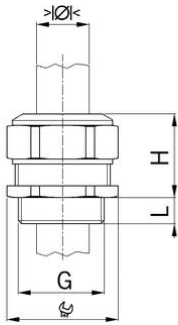

Synthetic cable glands Progress® GFK

Entry thread Pg

- Light grey RAL 7035
- One-piece sealing insert

Order number:	1571.48.490
EAN:	7611614138275
Material	Polyamide glass fiber reinforced
Properties	halogen-free
Seal	TPE
Operation temperature	-20°C / +100°C
Protection class	IP 68
Entry thread	Pg 48
Clamping range without insert min.	43.0 mm
Clamping range without insert max.	49.0 mm
Wrench size	70 mm
Dimension H	46 mm
Thread length L	16 mm
Dispatch	5