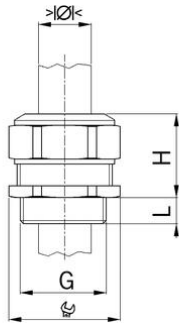

Synthetic cable glands Progress® GFK

Entry thread Pg

- Dark grey RAL 7001
- Two-piece sealing insert

Order number:	1572.48
EAN:	7611614137551
Material	Agromid glass fiber reinforced, heat aging and impact-resistant modified
Properties	halogen-free
Seal	TPE
Operation temperature	-30°C / +100°C
Protection class	IP 68
Entry thread	Pg 48
Clamping range with insert min.	37.0 mm
Clamping range with insert max.	43.0 mm
Clamping range without insert min.	43.0 mm
Clamping range without insert max.	49.0 mm
Wrench size	70 mm
Dimension H	46 mm
Thread length L	16 mm
Dispatch	5