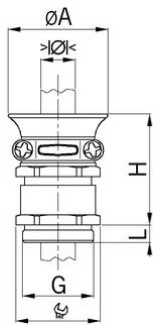

### Short entry thread metric

- One piece sealing ring
- not overall length insulated

<b>Order number:</b>	<b>1801.20.12</b>
EAN:	7611614152110
Material	Nickel-plated brass
Seal	NBR
Operation temperature	-20°C / +80°C
Protection class	IP 54
Entry thread	M20x1.5
Clamping range without insert min.	10.0 mm
Clamping range without insert max.	12.0 mm
Wrench size	22/22 mm
Dimension H	32 mm
Thread length L	6 mm
Diameter A	29
Dispatch	50