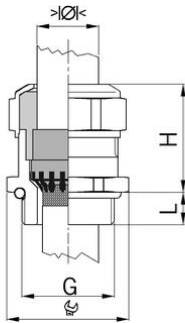

AGRO cable glands Progress® EMC Rapid nickel-plated brass with contact dis

**Short entry thread Pg****Type approval: Progress MS EMC Rapid EX**

- One-piece sealing insert
- not overall length insulated

Order number:	EX1081.07.060
EAN:	7611614211916
Material	Nickel-plated brass
Seal	TPE
O-ring	FPM
Operation temperature	-60°C / +100°C
Protection class	IP 66 / IP 68 (up to 10 bar)
Test standard	IEC EN 60079-0 / IEC EN 60079-7 / IEC EN 60079-31
Gas	II 2G Ex eb IIC Gb
Dust	II 2D Ex tb IIIC Db
Zone	Gas 1 and 2 / dust 21 and 22
Certificate	SEV 15 ATEX 0152X
IECEx Certificate	IECEx SEV 15.0019X
Properties	For a quick installation of partially dismantled cables as well as thoroughly shielded cables
Entry thread	Pg 7
Clamping range without insert min.	4.5 mm
Clamping range without insert max.	6.0 mm
Wrench size	15 mm
Dimension H	20 mm
Thread length L	6 mm
Dispatch	50