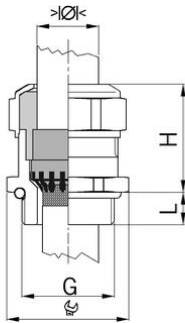

AGRO cable glands Progress® EMC Rapid nickel-plated brass with contact dis

**Short entry thread Pg****Type approval: Progress MS EMC Rapid EX**

- One-piece sealing insert
- not overall length insulated

Order number:	EX1081.07.075
EAN:	7611614211923
Material	Nickel-plated brass
Seal	TPE
O-ring	FPM
Operation temperature	-60°C / +100°C
Protection class	IP 66 / IP 68 (up to 10 bar)
Test standard	IEC EN 60079-0 / IEC EN 60079-7 / IEC EN 60079-31
Gas	II 2G Ex eb IIC Gb
Dust	II 2D Ex tb IIIC Db
Zone	Gas 1 and 2 / dust 21 and 22
Certificate	SEV 15 ATEX 0152X
IECEx Certificate	IECEx SEV 15.0019X
Properties	For a quick installation of partially dismantled cables as well as thoroughly shielded cables
Entry thread	Pg 7
Clamping range without insert min.	6.0 mm
Clamping range without insert max.	7.5 mm
Wrench size	15 mm
Dimension H	20 mm
Thread length L	6 mm
Dispatch	50