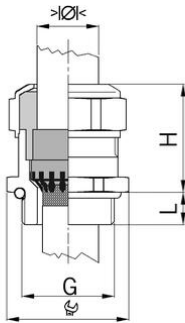

AGRO cable glands Progress® EMC Rapid nickel-plated brass with contact dis

**Short entry thread Pg****Type approval: Progress MS EMC Rapid EX**

- One-piece sealing insert
- not overall length insulated

Order number:	EX1081.09.080
EAN:	7611614211930
Material	Nickel-plated brass
Seal	TPE
O-ring	FPM
Operation temperature	-60°C / +100°C
Protection class	IP 66 / IP 68 (up to 10 bar)
Test standard	IEC EN 60079-0 / IEC EN 60079-7 / IEC EN 60079-31
Gas	II 2G Ex eb IIC Gb
Dust	II 2D Ex tb IIIC Db
Zone	Gas 1 and 2 / dust 21 and 22
Certificate	SEV 15 ATEX 0152X
IECEX Certificate	IECEX SEV 15.0019X
Properties	For a quick installation of partially dismantled cables as well as thoroughly shielded cables
Entry thread	Pg 9
Clamping range without insert min.	6.0 mm
Clamping range without insert max.	8.0 mm
Wrench size	18 mm
Dimension H	23 mm
Thread length L	6 mm
Dispatch	50