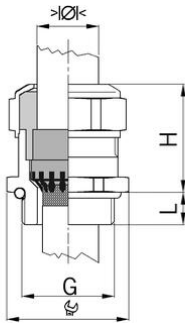

AGRO cable glands Progress® EMC Rapid nickel-plated brass with contact dis

**Short entry thread Pg****Type approval: Progress MS EMC Rapid EX**

- One-piece sealing insert
- not overall length insulated

Order number:	EX1081.09.100
EAN:	7611614211947
Material	Nickel-plated brass
Seal	TPE
O-ring	FPM
Operation temperature	-60°C / +100°C
Protection class	IP 66 / IP 68 (up to 10 bar)
Test standard	IEC EN 60079-0 / IEC EN 60079-7 / IEC EN 60079-31
Gas	II 2G Ex eb IIC Gb
Dust	II 2D Ex tb IIIC Db
Zone	Gas 1 and 2 / dust 21 and 22
Certificate	SEV 15 ATEX 0152X
IECEx Certificate	IECEx SEV 15.0019X
Properties	For a quick installation of partially dismantled cables as well as thoroughly shielded cables
Entry thread	Pg 9
Clamping range without insert min.	8.0 mm
Clamping range without insert max.	10.0 mm
Wrench size	18 mm
Dimension H	25 mm
Thread length L	6 mm
Dispatch	50