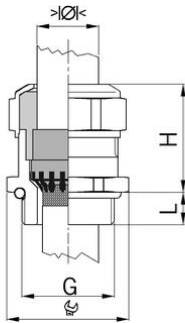

## AGRO cable glands Progress® EMC Rapid nickel-plated brass with contact dis

**Short entry thread Pg****Type approval: Progress MS EMC Rapid EX**

- One-piece sealing insert
- not overall length insulated

<b>Order number:</b>	<b>EX1081.13.110</b>
EAN:	7611614211978
Material	Nickel-plated brass
Seal	TPE
O-ring	FPM
Operation temperature	-60°C / +100°C
Protection class	IP 66 / IP 68 (up to 10 bar)
Test standard	IEC EN 60079-0 / IEC EN 60079-7 / IEC EN 60079-31
Gas	II 2G Ex eb IIC Gb
Dust	II 2D Ex tb IIIC Db
Zone	Gas 1 and 2 / dust 21 and 22
Certificate	SEV 15 ATEX 0152X
IECEX Certificate	IECEX SEV 15.0019X
Properties	For a quick installation of partially dismantled cables as well as thoroughly shielded cables
Entry thread	Pg 13
Clamping range without insert min.	8.0 mm
Clamping range without insert max.	11.0 mm
Wrench size	24 mm
Dimension H	25 mm
Thread length L	6 mm
Dispatch	50