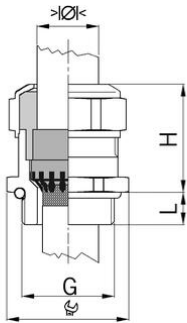

AGRO cable glands Progress® EMC Rapid nickel-plated brass with contact dis

**Short entry thread Pg****Type approval: Progress MS EMC Rapid EX**

- One-piece sealing insert
- not overall length insulated

Order number:	EX1081.16.110
EAN:	7611614211992
Material	Nickel-plated brass
Seal	TPE
O-ring	FPM
Operation temperature	-60°C / +100°C
Protection class	IP 66 / IP 68 (up to 10 bar)
Test standard	IEC EN 60079-0 / IEC EN 60079-7 / IEC EN 60079-31
Gas	II 2G Ex eb IIC Gb
Dust	II 2D Ex tb IIIC Db
Zone	Gas 1 and 2 / dust 21 and 22
Certificate	SEV 15 ATEX 0152X
IECEx Certificate	IECEx SEV 15.0019X
Properties	For a quick installation of partially dismantled cables as well as thoroughly shielded cables
Entry thread	Pg 16
Clamping range without insert min.	8.0 mm
Clamping range without insert max.	11.0 mm
Wrench size	24 mm
Dimension H	24 mm
Thread length L	6 mm
Dispatch	50