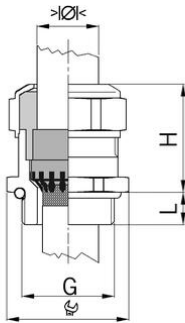

AGRO cable glands Progress® EMC Rapid nickel-plated brass with contact dis

**Short entry thread Pg****Type approval: Progress MS EMC Rapid EX**

- One-piece sealing insert
- not overall length insulated

Order number:	EX1081.21.160
EAN:	7611614212012
Material	Nickel-plated brass
Seal	TPE
O-ring	FPM
Operation temperature	-60°C / +100°C
Protection class	IP 66 / IP 68 (up to 10 bar)
Test standard	IEC EN 60079-0 / IEC EN 60079-7 / IEC EN 60079-31
Gas	II 2G Ex eb IIC Gb
Dust	II 2D Ex tb IIIC Db
Zone	Gas 1 and 2 / dust 21 and 22
Certificate	SEV 15 ATEX 0152X
IECEx Certificate	IECEx SEV 15.0019X
Properties	For a quick installation of partially dismantled cables as well as thoroughly shielded cables
Entry thread	Pg 21
Clamping range without insert min.	13.0 mm
Clamping range without insert max.	16.0 mm
Wrench size	30 mm
Dimension H	30 mm
Thread length L	7 mm
Dispatch	25