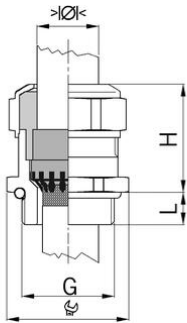

## AGRO cable glands Progress® EMC Rapid nickel-plated brass with contact dis

**Short entry thread Pg****Type approval: Progress MS EMC Rapid EX**

- One-piece sealing insert
- not overall length insulated

<b>Order number:</b>	<b>EX1081.21.190</b>
EAN:	7611614212029
Material	Nickel-plated brass
Seal	TPE
O-ring	FPM
Operation temperature	-60°C / +100°C
Protection class	IP 66 / IP 68 (up to 10 bar)
Test standard	IEC EN 60079-0 / IEC EN 60079-7 / IEC EN 60079-31
Gas	II 2G Ex eb IIC Gb
Dust	II 2D Ex tb IIIC Db
Zone	Gas 1 and 2 / dust 21 and 22
Certificate	SEV 15 ATEX 0152X
IECEx Certificate	IECEx SEV 15.0019X
Properties	For a quick installation of partially dismantled cables as well as thoroughly shielded cables
Entry thread	Pg 21
Clamping range without insert min.	17.0 mm
Clamping range without insert max.	19.0 mm
Wrench size	30 mm
Dimension H	33 mm
Thread length L	7 mm
Dispatch	25