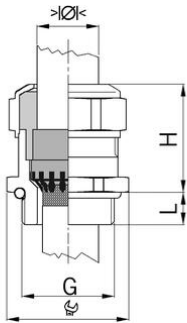

AGRO cable glands Progress® EMC Rapid nickel-plated brass with contact dis

**Short entry thread Pg****Type approval: Progress MS EMC Rapid EX**

- One-piece sealing insert
- not overall length insulated

Order number:	EX1081.29.230
EAN:	7611614212036
Material	Nickel-plated brass
Seal	TPE
O-ring	FPM
Operation temperature	-60°C / +100°C
Protection class	IP 66 / IP 68 (up to 10 bar)
Test standard	IEC EN 60079-0 / IEC EN 60079-7 / IEC EN 60079-31
Gas	II 2G Ex eb IIC Gb
Dust	II 2D Ex tb IIIC Db
Zone	Gas 1 and 2 / dust 21 and 22
Certificate	SEV 15 ATEX 0152X
IECEX Certificate	IECEX SEV 15.0019X
Properties	For a quick installation of partially dismantled cables as well as thoroughly shielded cables
Entry thread	Pg 29
Clamping range without insert min.	19.0 mm
Clamping range without insert max.	23.0 mm
Wrench size	38 mm
Dimension H	33 mm
Thread length L	8 mm
Dispatch	25