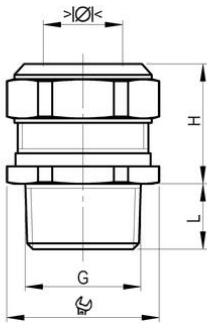

AGRO cable glands Ex Compact nickel-plated brass Ex d IIC and Ex e II

Entry thread NPT

Type approval: EX Compact MS

- One-piece sealing insert
- not overall length insulated

Order number:	EX1126.1/2NPT.140
EAN:	7611614284569
Material	Nickel-plated brass
Seal	NBR
O-ring	FPM
Operation temperature	-60°C / +105°C
Protection class	IP 66 / IP 68 (30 bar)
Test standard	IEC EN 60079-0 / IEC EN 60079-1 / IEC EN 60079-7 / IEC EN 60079-31
Gas	II 2G Ex db eb IIC
Dust	II 2D Ex ta IIIC
Zone	Gas 1 and 2 / dust 21 and 22
Certificate	PTB 10 ATEX 1034X
IECEx Certificate	IECEx PTB 12.0055X
Entry thread	NPT 1/2 "
Clamping range without insert min.	9.0 mm
Clamping range without insert max.	14.0 mm
Wrench size	30 mm
Dimension H	26 mm
Thread length L	15 mm
Dispatch	25

Available on request:

- Stainless steel A2 or A4