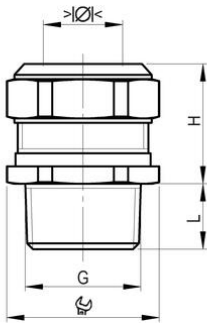

AGRO cable glands Ex Compact nickel-plated brass Ex d IIC and Ex e II

Entry thread NPT

Type approval: EX Compact MS

- One-piece sealing insert
- not overall length insulated

Order number:	EX1126.11/2NPT.360
EAN:	7611614313627
Material	Nickel-plated brass
Seal	NBR
O-ring	FPM
Operation temperature	-60°C / +105°C
Protection class	IP 66 / IP 68 (30 bar)
Test standard	IEC EN 60079-0 / IEC EN 60079-1 / IEC EN 60079-7 / IEC EN 60079-31
Gas	II 2G Ex db eb IIC
Dust	II 2D Ex ta IIIC
Zone	Gas 1 and 2 / dust 21 and 22
Certificate	PTB 10 ATEX 1034X
IECEx Certificate	IECEx PTB 12.0055X
Entry thread	NPT 1 1/2"
Clamping range without insert min.	28.0 mm
Clamping range without insert max.	36.0 mm
Wrench size	55 mm
Dimension H	34 mm
Thread length L	20 mm
Dispatch	5

Available on request:

- Stainless steel A2 or A4