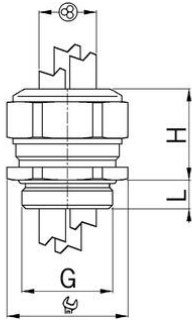

AGRO cable glands Progress® nickel-plated brass increased safety Ex e II for

Short entry thread Pg

Type approval: Progress MS Multi EX

- One-piece sealing insert
- not overall length insulated

Order number:	EX1310.11.3.030
EAN:	7611614239408
Material	Nickel-plated brass
Seal	TPE / NBR
O-ring	FPM
Operation temperature	-60°C / +100°C
Protection class	IP 66 / IP 68
Test standard	IEC EN 60079-0 / IEC EN 60079-7 / IEC EN 60079-31
Gas	II 2G Ex eb IIC Gb
Dust	II 2D Ex tb IIIC Db
Zone	Gas 1 and 2 / dust 21 and 22
Certificate	SEV 15 ATEX 0152X
IECEX Certificate	IECEX SEV 15.0019X
Entry thread	Pg 11
Clamping range without insert min.	2.0 mm
Clamping range without insert max.	3.0 mm
Number of cables	3
Wrench size	21 mm
Dimension H	21 mm
Dimension L	6 mm
Note	3
Dispatch	50

3 = Material sealing insert NBR
 Suitable locking pins see accessories

Available on request:

- Executions in steel A2 and A4, entry thread NPT