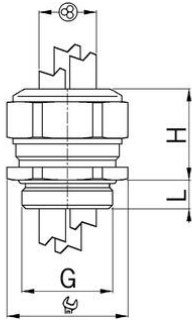

AGRO cable glands Progress® nickel-plated brass increased safety Ex e II for

Short entry thread Pg

Type approval: Progress MS Multi EX

- One-piece sealing insert
- not overall length insulated

Order number:	EX1310.16.6.030
EAN:	7611614239460
Material	Nickel-plated brass
Seal	TPE / NBR
O-ring	FPM
Operation temperature	-60°C / +100°C
Protection class	IP 66 / IP 68
Test standard	IEC EN 60079-0 / IEC EN 60079-7 / IEC EN 60079-31
Gas	II 2G Ex eb IIC Gb
Dust	II 2D Ex tb IIIC Db
Zone	Gas 1 and 2 / dust 21 and 22
Certificate	SEV 15 ATEX 0152X
IECEX Certificate	IECEX SEV 15.0019X
Entry thread	Pg 16
Clamping range without insert min.	2.5 mm
Clamping range without insert max.	3.0 mm
Number of cables	6
Wrench size	24 mm
Dimension H	23 mm
Dimension L	6 mm
Dispatch	50

3 = Material sealing insert NBR
Suitable locking pins see accessories

Available on request:

- Executions in steel A2 and A4, entry thread NPT