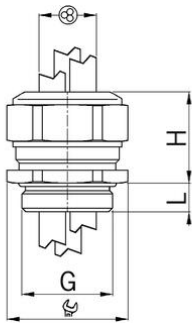

### Short entry thread metric

#### Type approval: Progress MS Multi EX

- One-piece sealing insert
- not overall length insulated

<b>Order number:</b>	<b>EX1310.20.6.030</b>
EAN:	7611614239231
Material	Nickel-plated brass
Seal	TPE / NBR
O-ring	FPM
Operation temperature	-60°C / +100°C
Protection class	IP 66 / IP 68
Test standard	IEC EN 60079-0 / IEC EN 60079-7 / IEC EN 60079-31
Gas	II 2G Ex eb IIC Gb
Dust	II 2D Ex tb IIIC Db
Zone	Gas 1 and 2 / dust 21 and 22
Certificate	SEV 15 ATEX 0152X
IECEx Certificate	IECEx SEV 15.0019X
Entry thread	M20x1.5
Clamping range without insert min.	2.5 mm
Clamping range without insert max.	3.0 mm
Number of cables	6
Wrench size	24 mm
Dimension H	21 mm
Dimension L	6 mm
Dispatch	50

3 = Material sealing insert NBR  
 Suitable locking pins see accessories

#### Available on request:

- Executions in steel A2 and A4, entry thread NPT