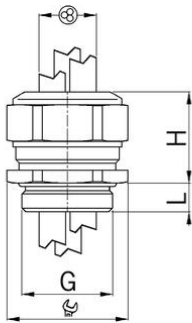

AGRO cable glands Progress® nickel-plated brass increased safety Ex e II for

Short entry thread Pg

Type approval: Progress MS Multi EX

- One-piece sealing insert
- not overall length insulated

Order number:	EX1310.21.4.070
EAN:	7611614239491
Material	Nickel-plated brass
Seal	TPE / NBR
O-ring	FPM
Operation temperature	-60°C / +100°C
Protection class	IP 66 / IP 68
Test standard	IEC EN 60079-0 / IEC EN 60079-7 / IEC EN 60079-31
Gas	II 2G Ex eb IIC Gb
Dust	II 2D Ex tb IIIC Db
Zone	Gas 1 and 2 / dust 21 and 22
Certificate	SEV 15 ATEX 0152X
IECEX Certificate	IECEX SEV 15.0019X
Entry thread	Pg 21
Clamping range without insert min.	5.5 mm
Clamping range without insert max.	7.0 mm
Number of cables	4
Wrench size	30 mm
Dimension H	28 mm
Dimension L	7 mm
Dispatch	25

3 = Material sealing insert NBR
 Suitable locking pins see accessories

Available on request:

- Executions in steel A2 and A4, entry thread NPT